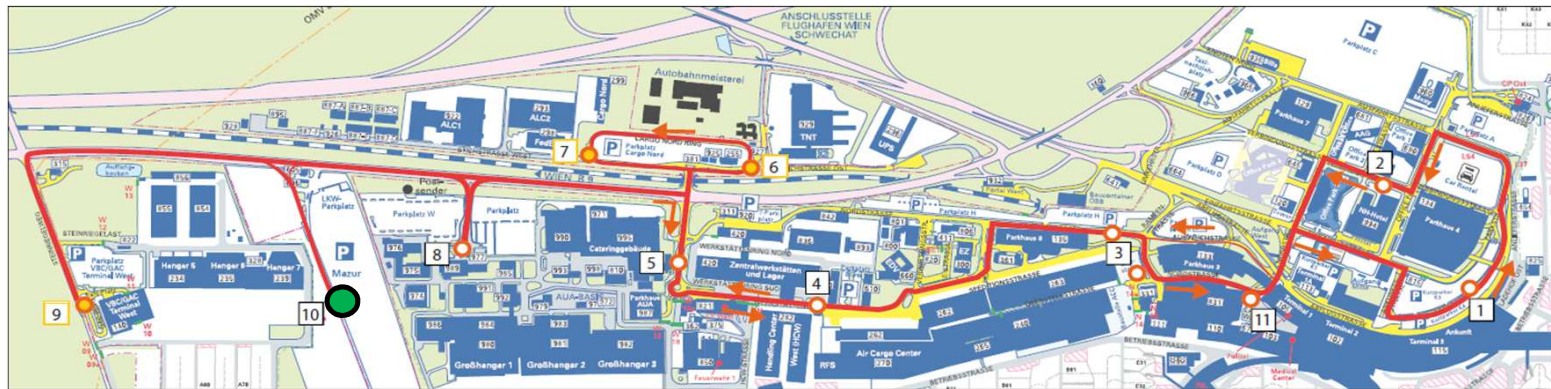

# 10 Mazur Parkplatz

⇒ Ankunft, Terminal 3 (Zugang)

### Monday - Sunday (Day Operation)

5	-	-	50
6	05	20	35 50
7	05	20	35 50
8	05	20	35 50
9	-	20	- 50
10	-	20	- 50
11	-	20	- 50
12	-	20	- 50
13	-	20	- 50
14	-	20	35 50
15	05	20	35 50
16	05	20	- 50
17	-	20	- 50
18	-	20	- 50
19	-	20	- 50
20	-	20	- 50
21	-	20	- 50
22	-	20	- 50
23	-	20	- 50

### Monday - Sunday (Night Operation) \*

0	05	25	45
1	05	25	45
2	05	25	45
3	05	25	45
4	05	25	45
5	05	25	-

  BUS STOP ON DEMAND:

To get off the bus please inform the driver. To enter the bus please call the mobile number announced on-site. (~ 5 min. earlier than schedule)

\* NIGHT OPERATION

Direct connection between Ankunft (1) – Mazur Parkplatz (10) – Ankunft (1) => Access to all Terminals via Ankunft

● You are here