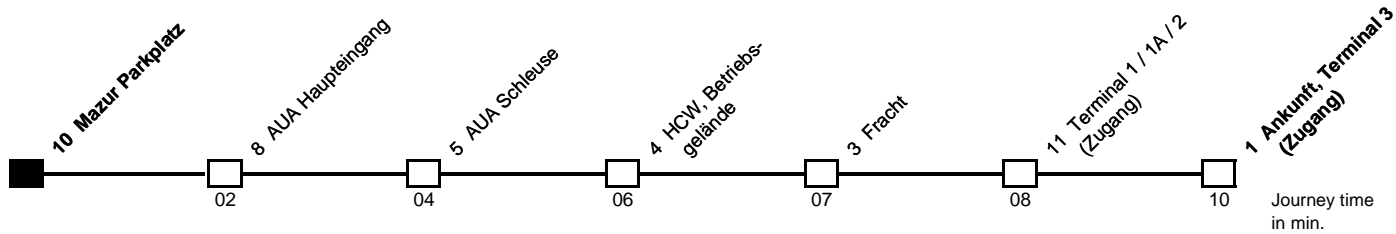

# 10 Mazur Parkplatz

⇒ Ankunft, Terminal 3 (Zugang)

### Monday - Sunday (Night Operation) \*

0	05	25	45
1	05	25	45
2	05	25	45
3	05	25	45
4	05	25	45
5	05	25	-

  BUS STOP ON DEMAND:

To get off the bus please inform the driver. To enter the bus please call the mobile number announced on-site. (~ 5 min. earlier than schedule)

\* NIGHT OPERATION

Direct connection between Ankunft (1) – Mazur Parkplatz (10) – Ankunft (1) => Access to all Terminals via Ankunft

● You are here